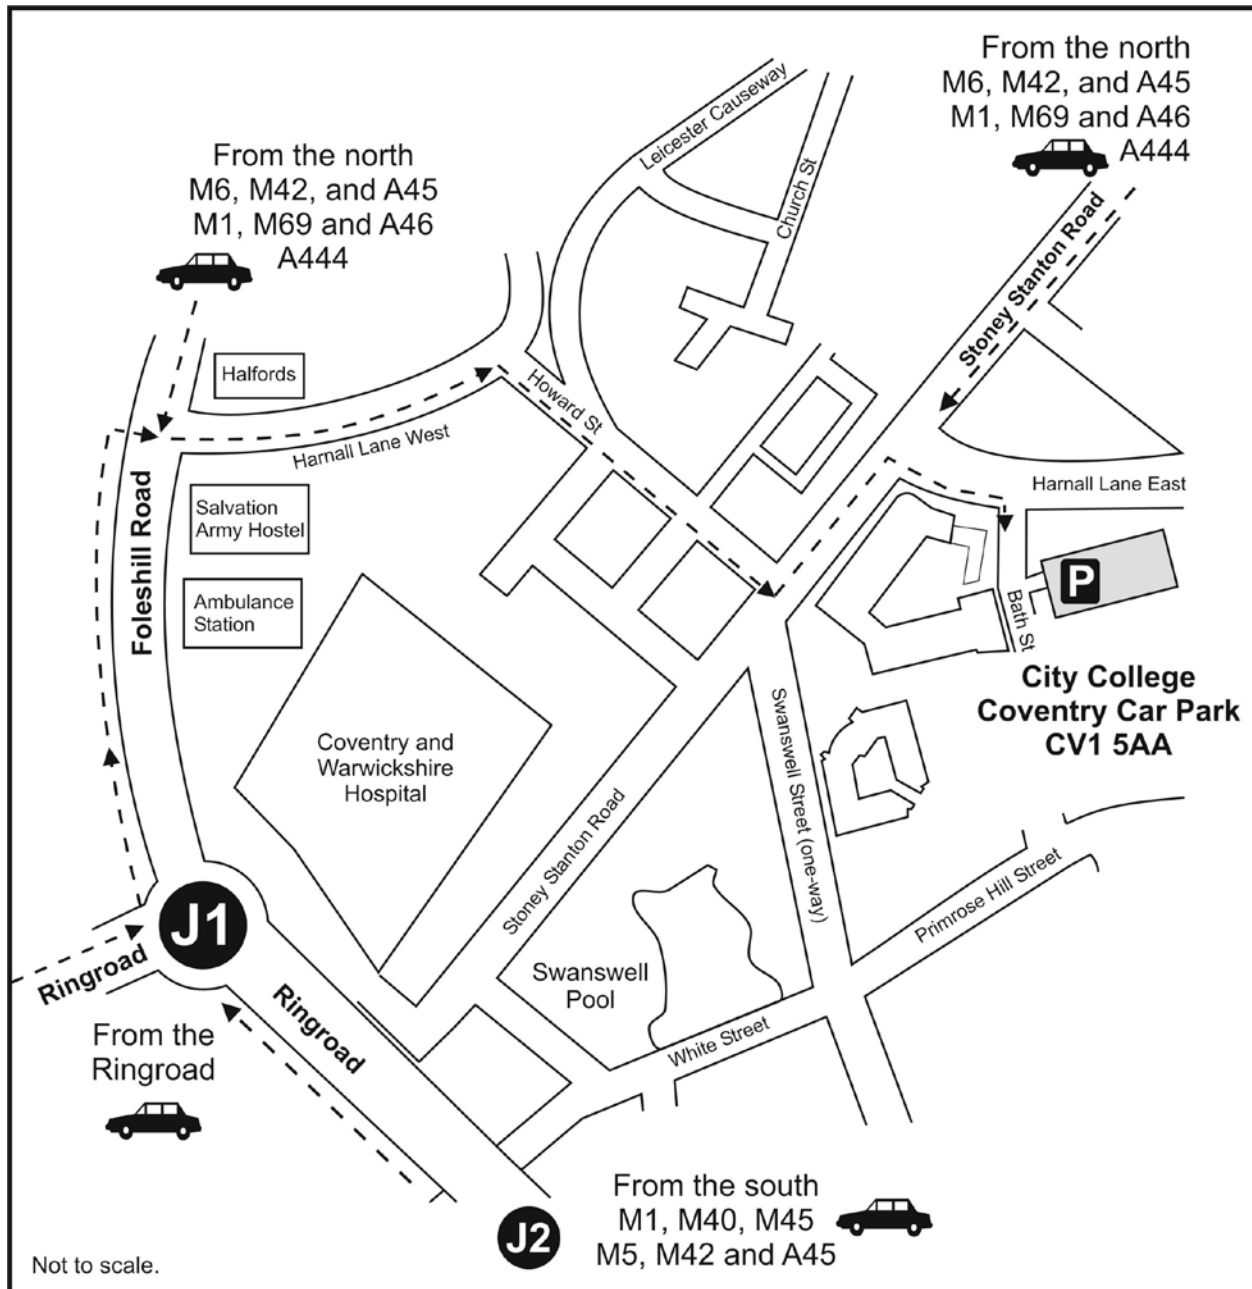

**Charterhouse Training
City College Coventry
50 Swanswell Street, Coventry, CV1 5DG
Use CV1 5AA for "Satnav"**